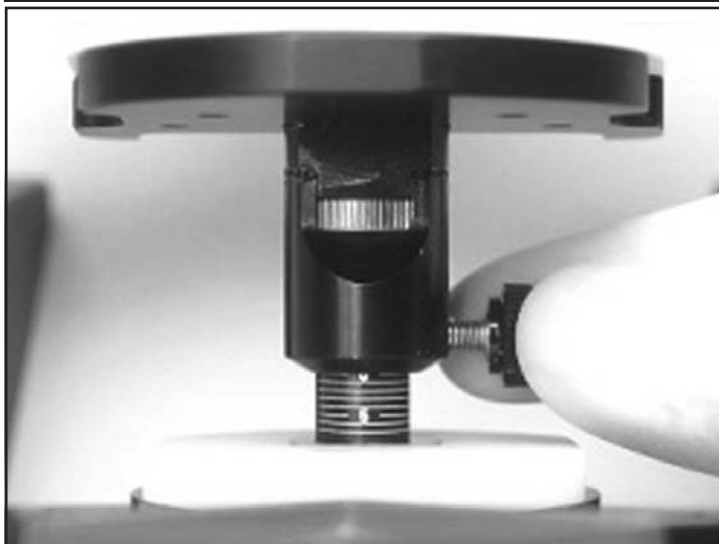

Denar Adapter Instructions

Fasten Denar adapter to the lower frame of the Denar articulator with mounting plate screw.

Due to the short height of the Denar articulator, the Kois Platform needs to be adjusted all the way down (- 6 mm) before mounting cast.

Index Panadent Kois Platform onto Denar adapter on articulator. Now follow mounting procedures in the Kois Manual.