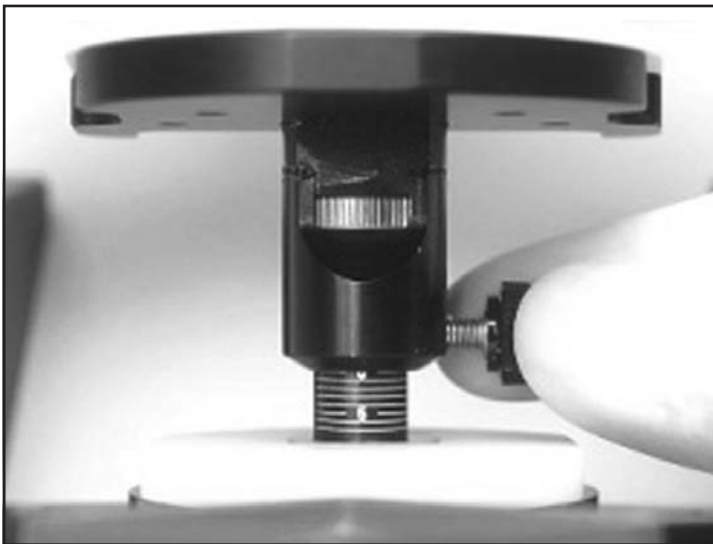

Denar Adapter Instructions

Fasten Denar adapter to the lower frame of the Denar articulator with mounting plate screw.

Due to the short height of the Denar articulator, the Kois Platform needs to be adjusted all the way down (- 6 mm) before mounting cast.

Index Panadent Kois Platform onto Denar adapter on articulator. Now follow mounting procedures in the Kois Manual.