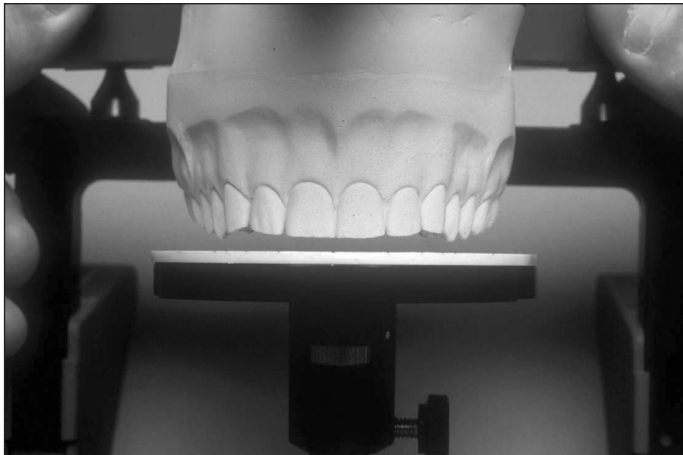

Golden Proportion Waxing Guide Instructions

A golden proportion waxing guide, based on the width of one central incisor, can be added to the Kois platform to evaluate tooth widths.

The Kois platform can be adjusted up or down to the incisal edge position desired to produce ideal tooth lengths.

Both tooth lengths and tooth widths can now be fabricated to achieve an ideal treatment for both esthetics and function.